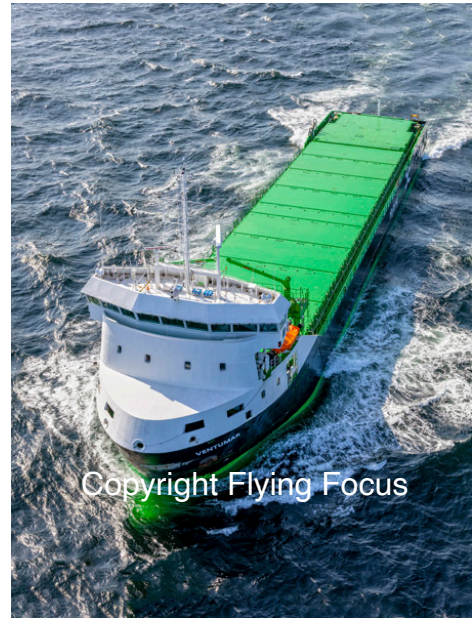

Photonr. 152383
Reg. Name Ventumar
Location NW Texel
Client Freelance
Rec. date Maa, 15, 2026

Photonr. 152384
Reg. Name Ventumar
Location NW Texel
Client Freelance
Rec. date Maa, 15, 2026

Photonr. 152385
Reg. Name Ventumar
Location NW Texel
Client Freelance
Rec. date Maa, 15, 2026