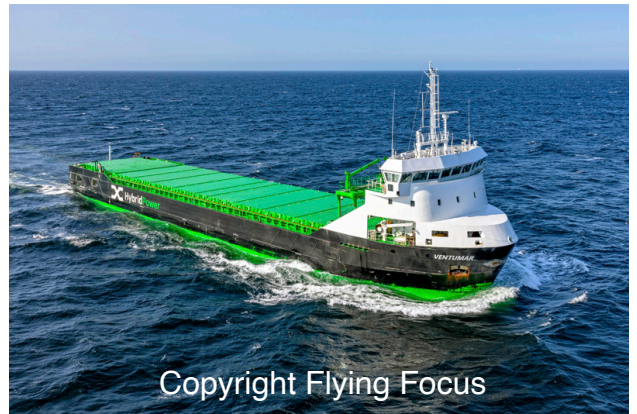

Copyright Flying Focus

Photonr. 152394
Reg. Name Ventumar
Location NW Texel
Client Freelance
Rec. date Maa, 15, 2026