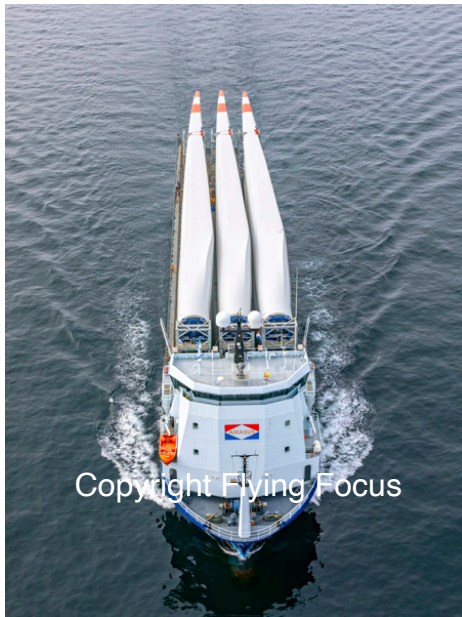

Photonr. 152536
Reg. Name Eastern Rock
Location ZW Den Helder
Client Freelance
Rec. date Maa, 23, 2026