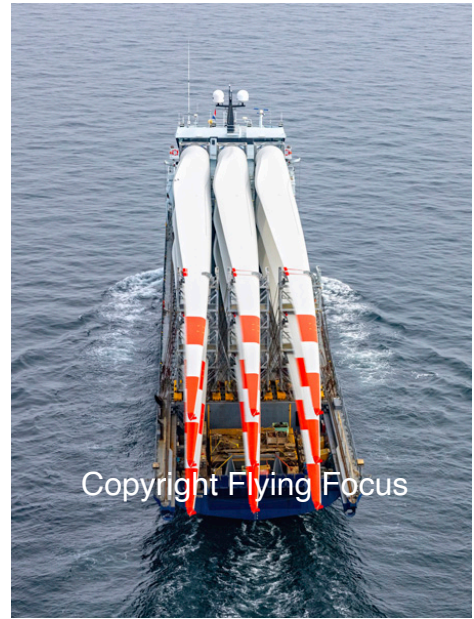

Copyright Flying Focus

Photonr. 152539
Reg. Name Eastern Rock
Location ZW Den Helder
Client Freelance
Rec. date Maa, 23, 2026