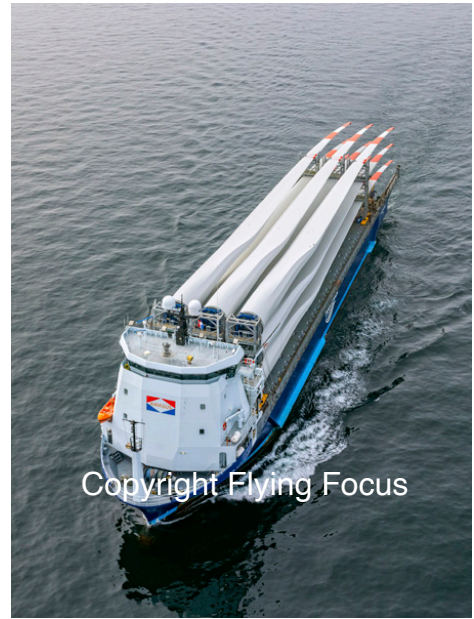

Photonr. 152535
Reg. Name Eastern Rock
Location ZW Den Helder
Client Freelance
Rec. date Maa, 23, 2026