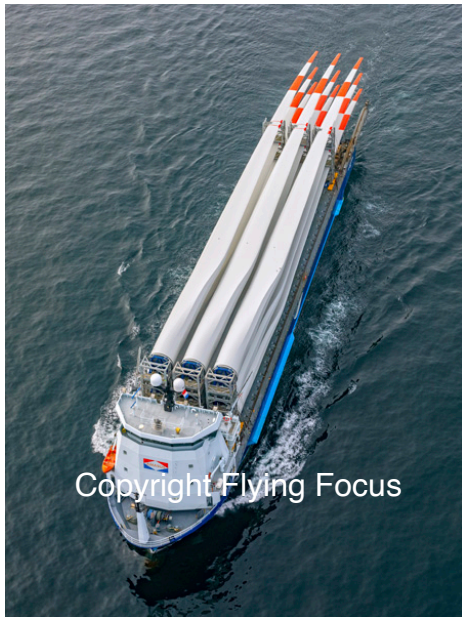

Photonr. 152530
Reg. Name Eastern Rock
Location ZW Den Helder
Client Freelance
Rec. date Maa, 23, 2026

Photonr. 152531
Reg. Name Eastern Rock
Location ZW Den Helder
Client Freelance
Rec. date Maa, 23, 2026

Photonr. 152532
Reg. Name Eastern Rock
Location ZW Den Helder
Client Freelance
Rec. date Maa, 23, 2026

Photonr. 152533
Reg. Name Eastern Rock
Location ZW Den Helder
Client Freelance
Rec. date Maa, 23, 2026