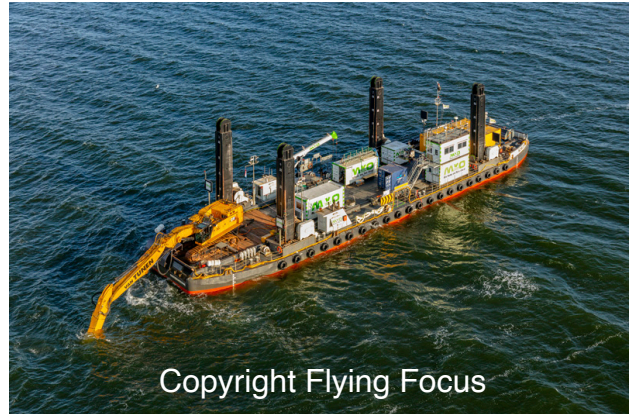

Copyright Flying Focus

Photonr. 145471
Reg. Name Scheldeoord
Location W Stellendam
Client Freelance
Rec. date Apr, 08, 2025

Copyright Flying Focus

Photonr. 145472
Reg. Name Scheldeoord
Location W Stellendam
Client Freelance
Rec. date Apr, 08, 2025

Copyright Flying Focus

Photonr. 145473
Reg. Name Scheldeoord
Location W Stellendam
Client Freelance
Rec. date Apr, 08, 2025

Copyright Flying Focus

Photonr. 145474
Reg. Name Scheldeoord
Location W Stellendam
Client Freelance
Rec. date Apr, 08, 2025