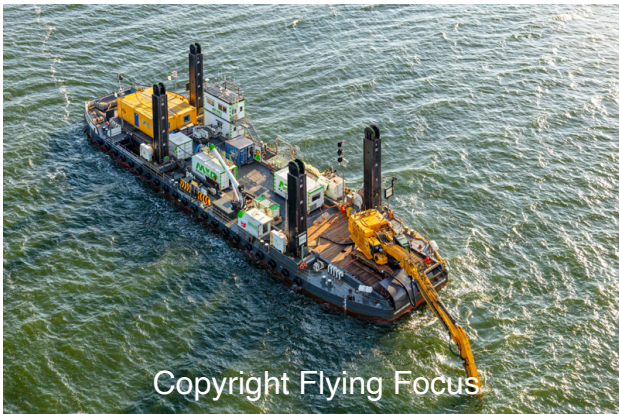

Photonr. 145477
Reg. Name Scheldeoord
Location W Stellendam
Client Freelance
Rec. date Apr, 08, 2025