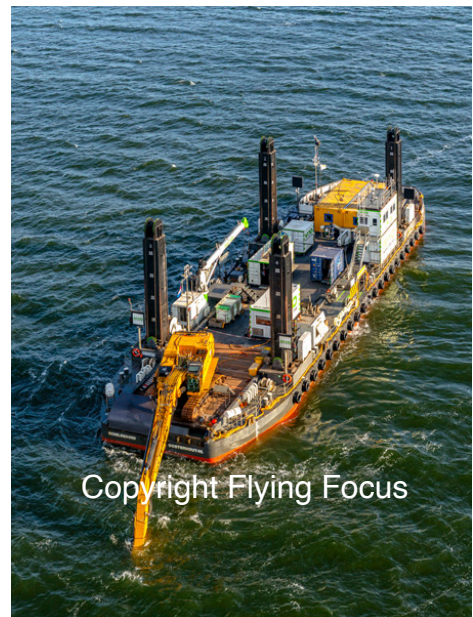

Copyright Flying Focus

Photonr. 145471
Reg. Name Scheldeoord
Location W Stellendam
Client Freelance
Rec. date Apr, 08, 2025

Copyright Flying Focus

Photonr. 145472
Reg. Name Scheldeoord
Location W Stellendam
Client Freelance
Rec. date Apr, 08, 2025

Copyright Flying Focus

Photonr. 145473
Reg. Name Scheldeoord
Location W Stellendam
Client Freelance
Rec. date Apr, 08, 2025

Copyright Flying Focus

Photonr. 145474
Reg. Name Scheldeoord
Location W Stellendam
Client Freelance
Rec. date Apr, 08, 2025