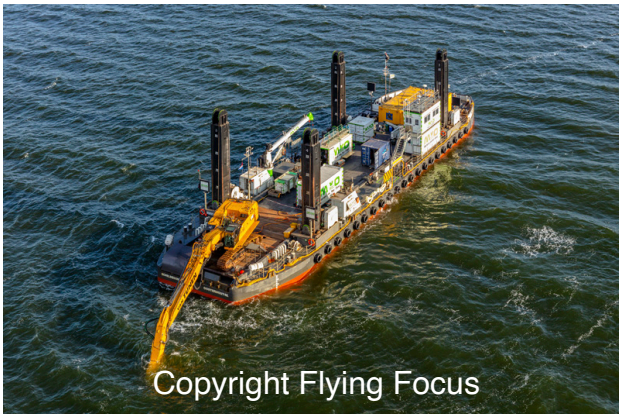

Copyright Flying Focus

Photonr. 145471
Reg. Name Scheldeoord
Location W Stellendam
Client Freelance
Rec. date Apr, 08, 2025

Copyright Flying Focus

Photonr. 145472
Reg. Name Scheldeoord
Location W Stellendam
Client Freelance
Rec. date Apr, 08, 2025

Copyright Flying Focus

Photonr. 145473
Reg. Name Scheldeoord
Location W Stellendam
Client Freelance
Rec. date Apr, 08, 2025

Copyright Flying Focus

Photonr. 145474
Reg. Name Scheldeoord
Location W Stellendam
Client Freelance
Rec. date Apr, 08, 2025