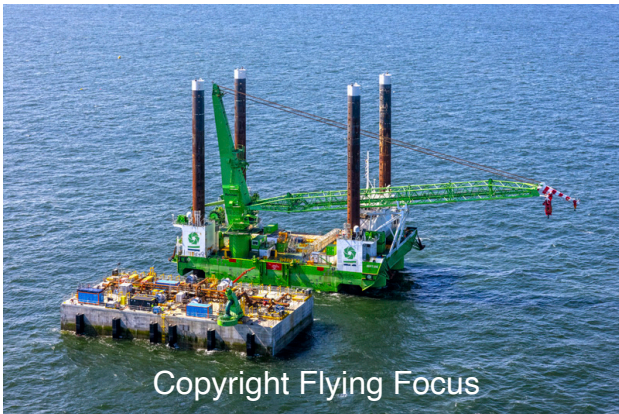

Photonr. 145882
Reg. Name Neptune
Location Princess Elizabeth island
Client Freelance
Rec. date Apr, 25, 2025