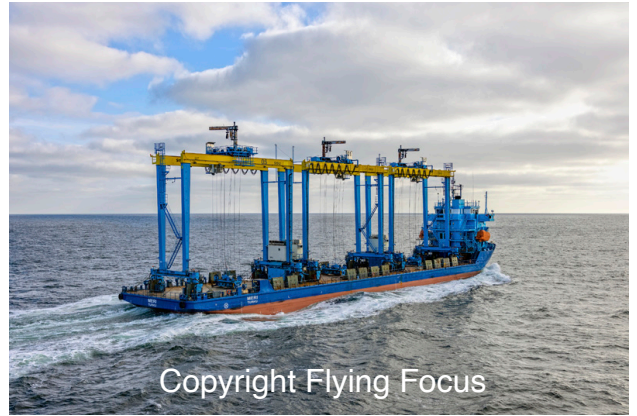

Copyright Flying Focus

Photonr. 145714
Reg. Name Meri
Location NW Texel
Client Freelance
Rec. date Apr, 19, 2025