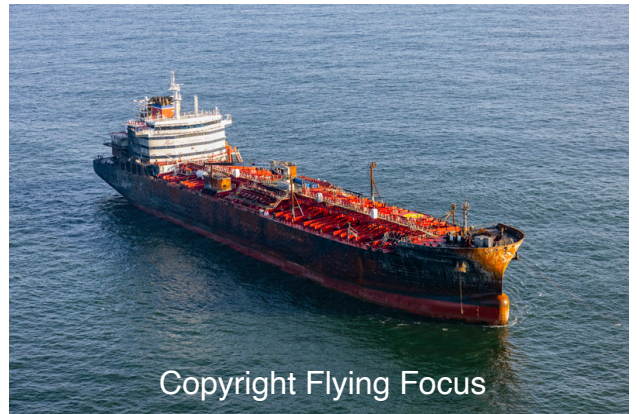

Copyright Flying Focus

Photonr. 145519
Reg. Name Brage Viking & Stena Immaculate
Location NNW Greatr Yarmouth
Client Freelance
Rec. date Apr, 11, 2025