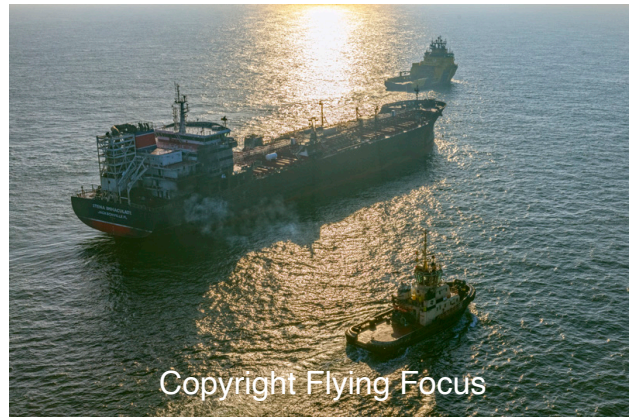

Copyright Flying Focus

Photonr. 145523
Reg. Name Brage Viking & Stena Immaculate
Location NNW Greatr Yarmouth
Client Freelance
Rec. date Apr, 11, 2025