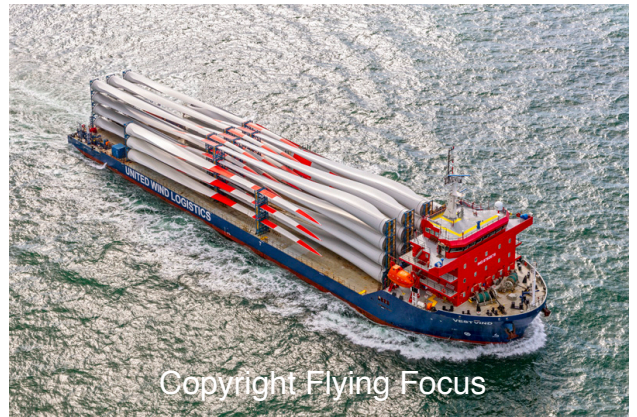

Copyright Flying Focus

Photonr. 138434
Reg. Name Vestvind
Location W Texel
Client Freelance
Rec. date Apr, 20, 2024