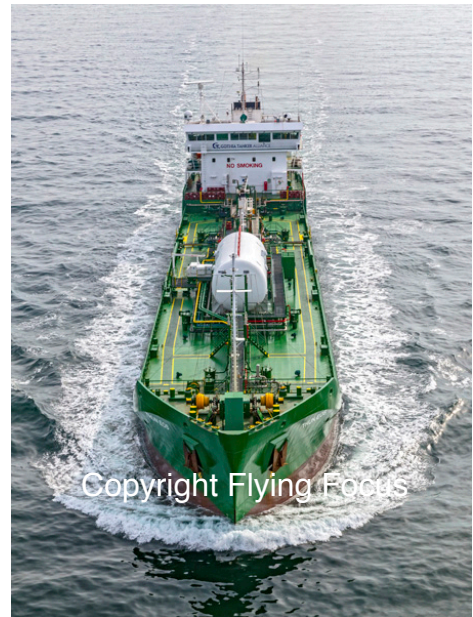

Photonr. 138593
Reg. Name Thun Eos
Location W Den Helder
Client Freelance
Rec. date Apr, 27, 2024