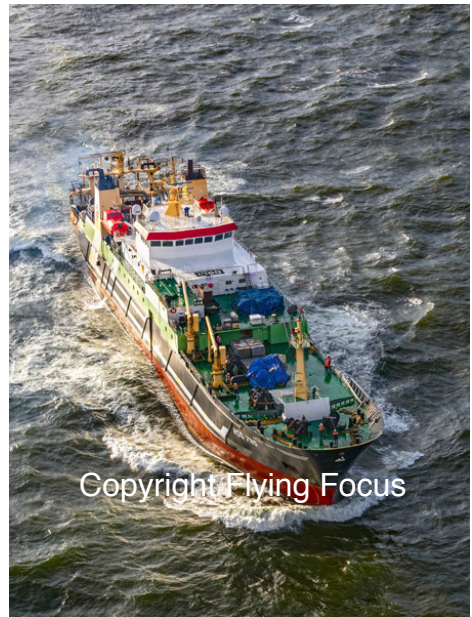

Copyright Flying Focus

Photonr. 137726
Reg. Name ROS-785 Helen Mary
Location W IJmuiden
Client Freelance
Rec. date Maa, 23, 2024

Copyright Flying Focus

Photonr. 137727
Reg. Name ROS-785 Helen Mary
Location W IJmuiden
Client Freelance
Rec. date Maa, 23, 2024

Copyright Flying Focus

Photonr. 137728
Reg. Name ROS-785 Helen Mary
Location W IJmuiden
Client Freelance
Rec. date Maa, 23, 2024

Copyright Flying Focus

Photonr. 137729
Reg. Name ROS-785 Helen Mary
Location W IJmuiden
Client Freelance
Rec. date Maa, 23, 2024