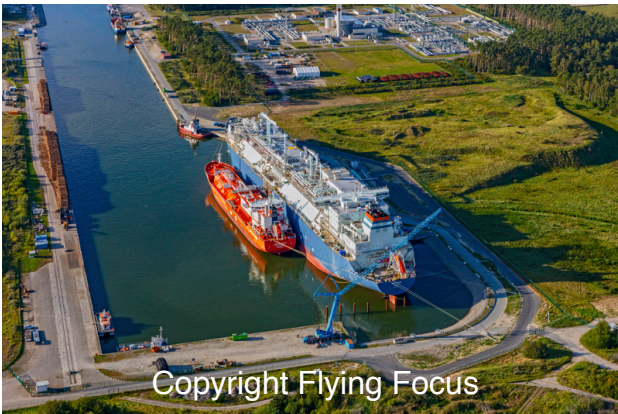

Copyright Flying Focus

Photonr. 133698
Reg. Name Neptune & Coral Favia
Location Lubmin
Client Freelance
Rec. date Sep, 24, 2023

Copyright Flying Focus

Photonr. 133699
Reg. Name Neptune & Coral Favia
Location Lubmin
Client Freelance
Rec. date Sep, 24, 2023