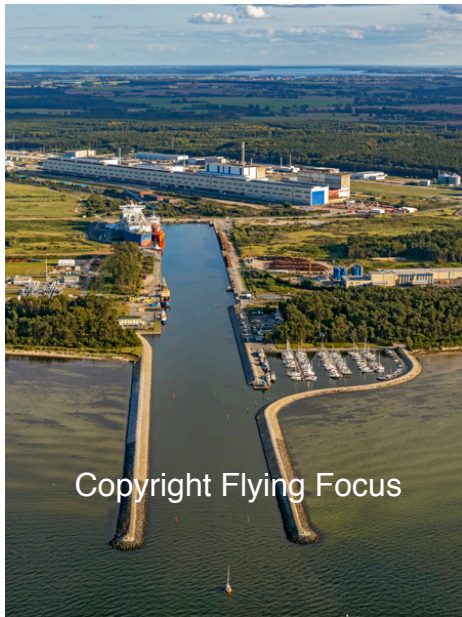

Photonr. 133696
Reg. Name Neptune & Coral Favia
Location Lubmin
Client Freelance
Rec. date Sep, 24, 2023