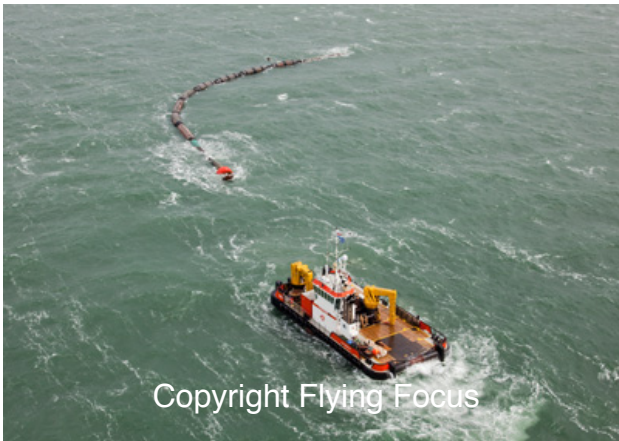

Copyright Flying Focus

Photonr. 51367
Reg. Name Yogi
Location W Monster
Client Freelance
Rec. date Mei, 22, 2011

Copyright Flying Focus

Photonr. 51368
Reg. Name Yogi
Location W Monster
Client Freelance
Rec. date Mei, 22, 2011