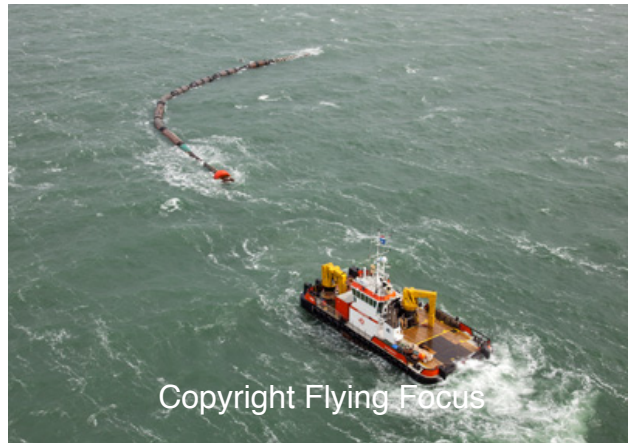

Copyright Flying Focus

Photonr. 51367
Reg. Name Yogi
Location W Monster
Client Freelance
Rec. date Mei, 22, 2011

Copyright Flying Focus

Photonr. 51368
Reg. Name Yogi
Location W Monster
Client Freelance
Rec. date Mei, 22, 2011