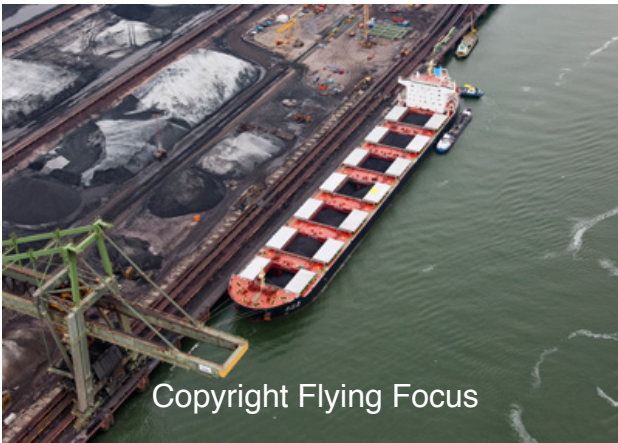

Copyright Flying Focus

Photonr. 56593
Reg. Name Wu Zhu Hai
Location Emo Maasvlakte
Client Freelance
Rec. date Jun, 07, 2012