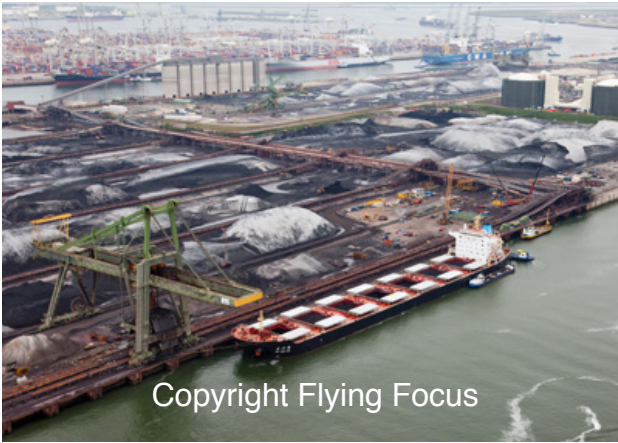

Copyright Flying Focus

Photonr. 56589
Reg. Name Wu Zhu Hai
Location Emo Maasvlakte
Client Freelance
Rec. date Jun, 07, 2012

Copyright Flying Focus

Photonr. 56590
Reg. Name Wu Zhu Hai
Location Emo Maasvlakte
Client Freelance
Rec. date Jun, 07, 2012