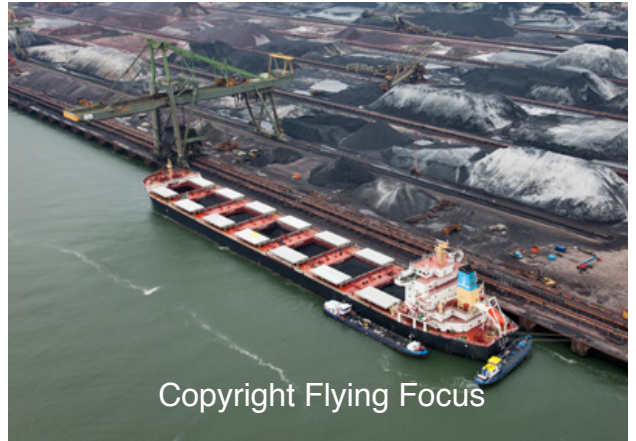

Copyright Flying Focus

Photonr. 56587
Reg. Name Wu Zhu Hai
Location Emo Maasvlakte
Client Oudkerk
Rec. date Jun, 07, 2012

Copyright Flying Focus

Photonr. 56588
Reg. Name Wu Zhu Hai
Location Emo Maasvlakte
Client Freelance
Rec. date Jun, 07, 2012