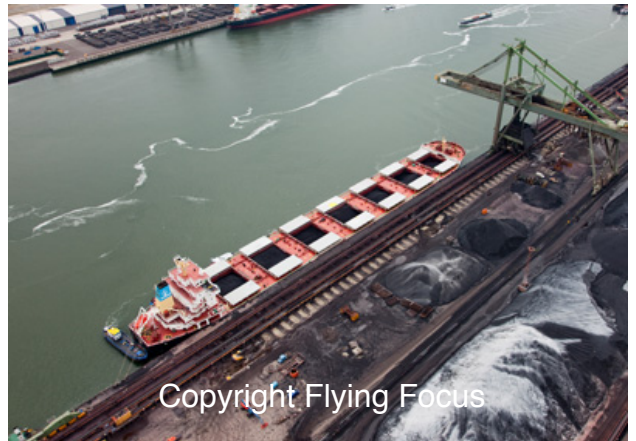

Copyright Flying Focus

Photonr. 56589
Reg. Name Wu Zhu Hai
Location Emo Maasvlakte
Client Freelance
Rec. date Jun, 07, 2012

Copyright Flying Focus

Photonr. 56590
Reg. Name Wu Zhu Hai
Location Emo Maasvlakte
Client Freelance
Rec. date Jun, 07, 2012