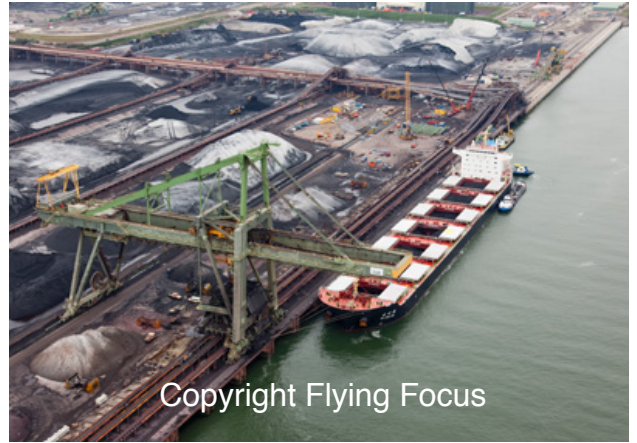

Copyright Flying Focus

Photonr. 56592
Reg. Name Wu Zhu Hai
Location Emo Maasvlakte
Client Freelance
Rec. date Jun, 07, 2012