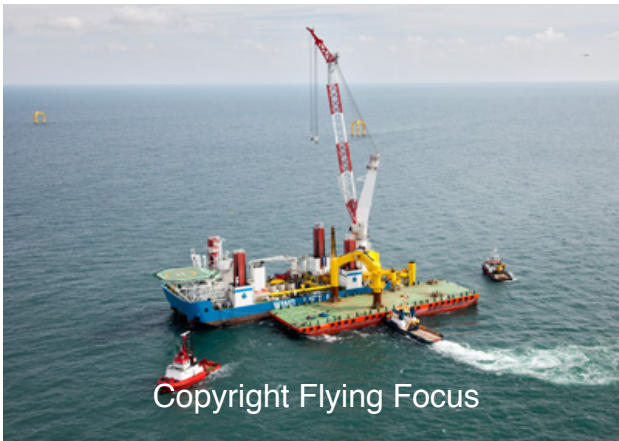

Photonr. 52428
Reg. Name Windlift 1, Meander & ITC Meltemi
Location Bard
Client WP Offshore
Rec. date Sep, 02, 2011