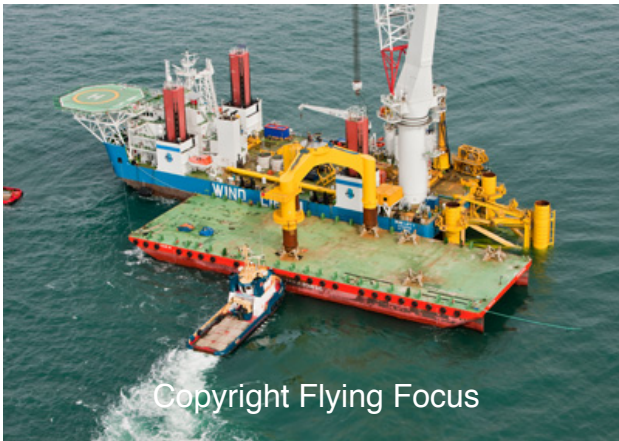

Photonr. 52435
Reg. Name Windlift 1, Meander & ITC Meltemi
Location Bard
Client WP Offshore
Rec. date Sep, 02, 2011