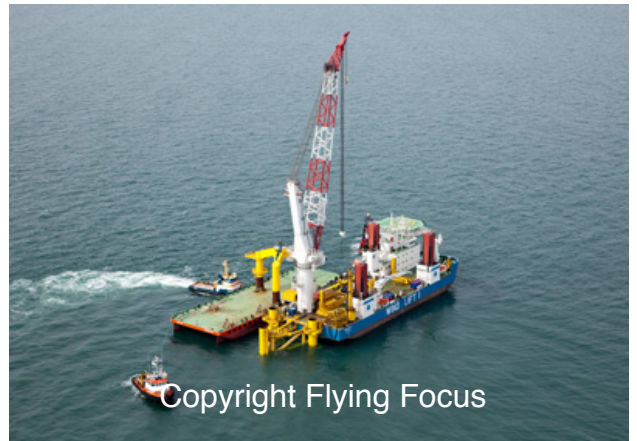

Photonr. 52432
Reg. Name Windlift 1, Meander & ITC Meltemi
Location Bard
Client WP Offshore
Rec. date Sep, 02, 2011