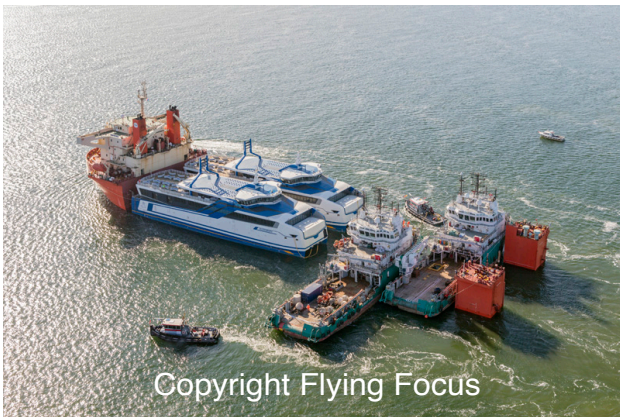

Photonr. 98052
Reg. Name Sun Rise & Glomar Supporter
Location Marsdiep
Client Freelance
Rec. date Mei, 29, 2019