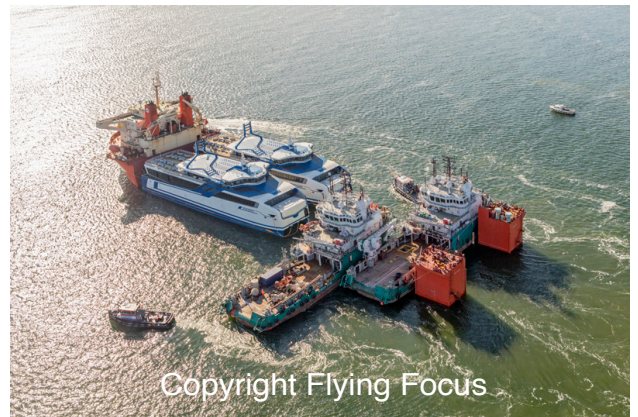

Photonr. 98053
Reg. Name Sun Rise & Glomar Supporter
Location Marsdiep
Client Freelance
Rec. date Mei, 29, 2019