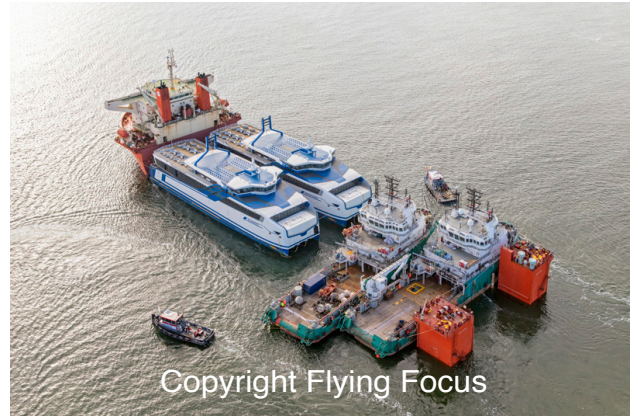

Photonr. 98051
Reg. Name Sun Rise & Glomar Supporter
Location Marsdiep
Client Freelance
Rec. date Mei, 29, 2019