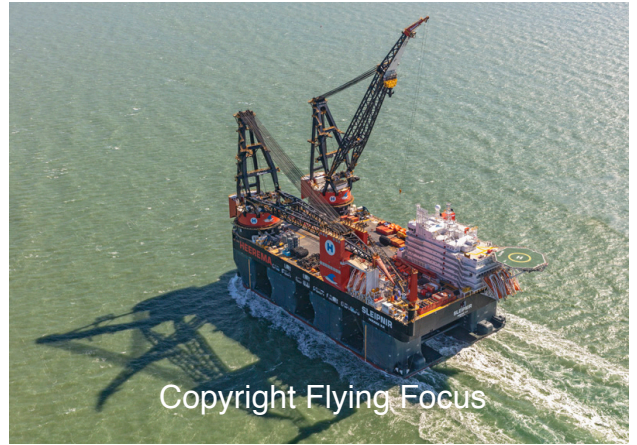

Copyright Flying Focus

Photonr. 102508
Reg. Name Sleipnir
Location W Hoek van HJolland
Client Freelance
Rec. date Maa, 22, 2020

Copyright Flying Focus

Photonr. 102509
Reg. Name Sleipnir
Location W Hoek van HJolland
Client Freelance
Rec. date Maa, 22, 2020