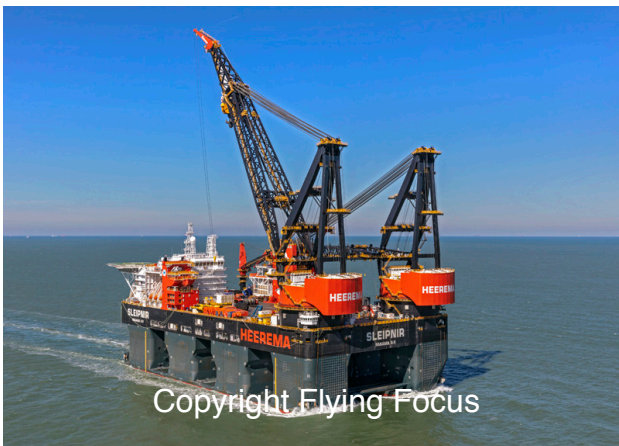

Photonr. 102514
Reg. Name Sleipnir
Location W Hoek van HJolland
Client Freelance
Rec. date Maa, 22, 2020