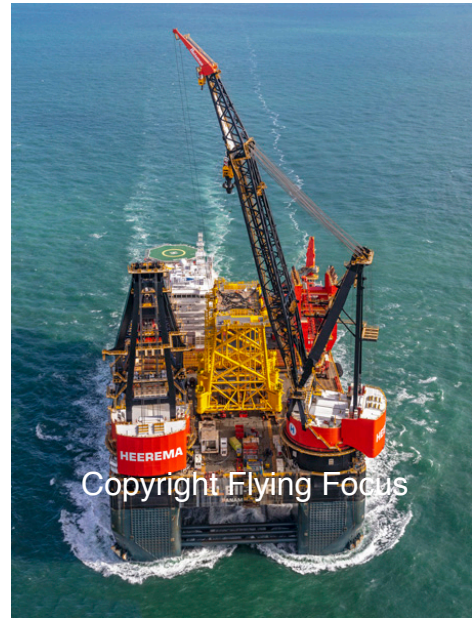

Photonr. 107039
Reg. Name Sleipnir
Location NW Texel
Client Freelance
Rec. date Sep, 04, 2020

Photonr. 107040
Reg. Name Sleipnir
Location NW Texel
Client Freelance
Rec. date Sep, 04, 2020

Photonr. 107041
Reg. Name Sleipnir
Location NW Texel
Client Freelance
Rec. date Sep, 04, 2020

Photonr. 107042
Reg. Name Sleipnir
Location NW Texel
Client Freelance
Rec. date Sep, 04, 2020

Photonr. 107043
Reg. Name Sleipnir
Location NW Texel
Client Freelance
Rec. date Sep, 04, 2020

Photonr. 107044
Reg. Name Sleipnir
Location NW Texel
Client Freelance
Rec. date Sep, 04, 2020