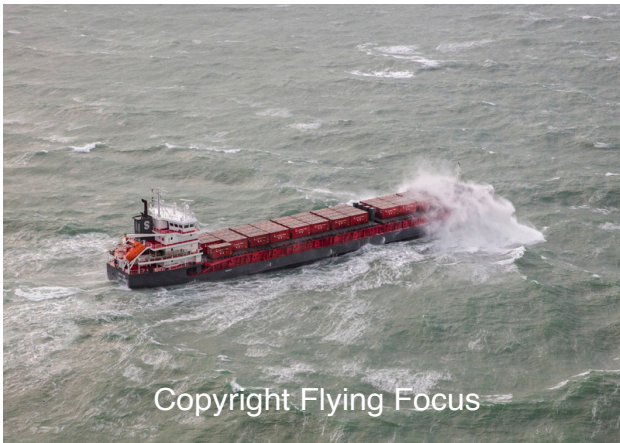

Photonr. 87348
Reg. Name Skylge
Location ZW Texel
Client Freelance
Rec. date Nov, 23, 2017