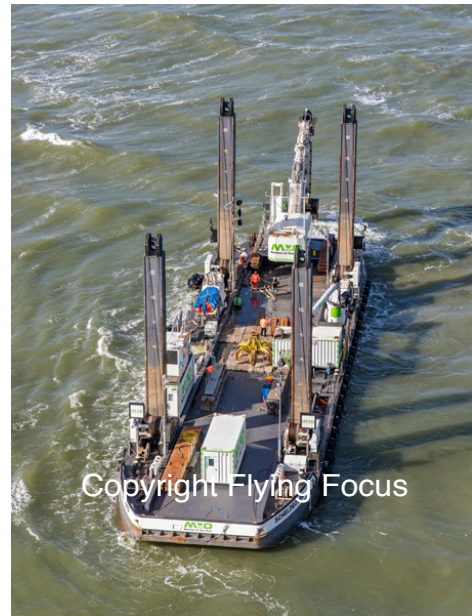

Copyright Flying Focus

Photonr. 96857
Reg. Name Scheldeoord
Location Eems
Client Freelance
Rec. date Maa, 31, 2019

Copyright Flying Focus

Photonr. 96858
Reg. Name Scheldeoord
Location Eems
Client Freelance
Rec. date Maa, 31, 2019

Copyright Flying Focus

Photonr. 96859
Reg. Name Scheldeoord
Location Eems
Client Freelance
Rec. date Maa, 31, 2019

Copyright Flying Focus

Photonr. 96860
Reg. Name Scheldeoord
Location Eems
Client Freelance
Rec. date Maa, 31, 2019