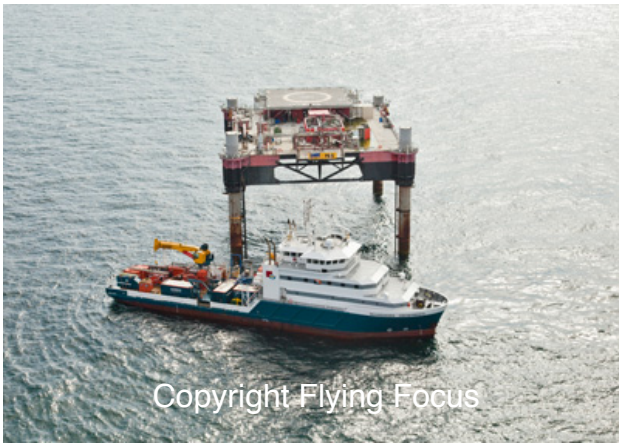

Copyright Flying Focus

Photonr. 52220
Reg. Name Noordhoek Pathfinder bij P6-S
Location 35 Nm NW IJmuiden
Client Freelance
Rec. date Aug, 14, 2011

Copyright Flying Focus

Photonr. 52221
Reg. Name Noordhoek Pathfinder bij P6-S
Location 35 Nm NW IJmuiden
Client Freelance
Rec. date Aug, 14, 2011

Copyright Flying Focus

Photonr. 52222
Reg. Name Noordhoek Pathfinder bij P6-S
Location 35 Nm NW IJmuiden
Client Freelance
Rec. date Aug, 14, 2011

Copyright Flying Focus

Photonr. 52223
Reg. Name Noordhoek Pathfinder bij P6-S
Location 35 Nm NW IJmuiden
Client Freelance
Rec. date Aug, 14, 2011