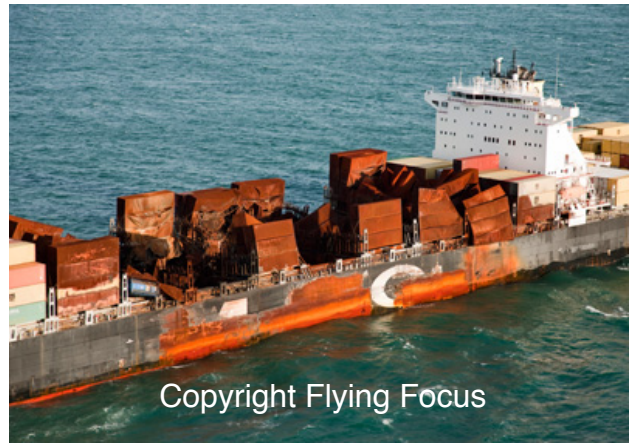

Copyright Flying Focus

Photonr. 57647
Reg. Name MSC Flaminia & Fairmount Expedition
Location 65 Nm NW IJmuiden
Client Freelance
Rec. date Sep, 06, 2012