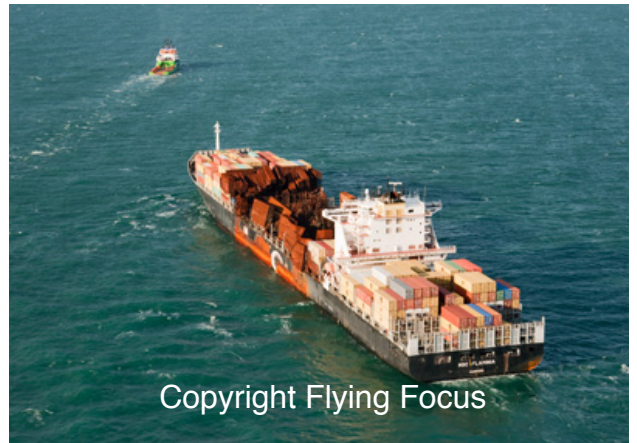

Copyright Flying Focus

Photonr. 57640
Reg. Name MSC Flaminia & Fairmount Expedition
Location 65 Nm NW IJmuiden
Client Freelance
Rec. date Sep, 06, 2012

Copyright Flying Focus

Photonr. 57641
Reg. Name MSC Flaminia & Fairmount Expedition
Location 65 Nm NW IJmuiden
Client Freelance
Rec. date Sep, 06, 2012

Copyright Flying Focus

Photonr. 57642
Reg. Name MSC Flaminia & Fairmount Expedition
Location 65 Nm NW IJmuiden
Client Freelance
Rec. date Sep, 06, 2012

Copyright Flying Focus

Photonr. 57643
Reg. Name MSC Flaminia & Fairmount Expedition
Location 65 Nm NW IJmuiden
Client Freelance
Rec. date Sep, 06, 2012