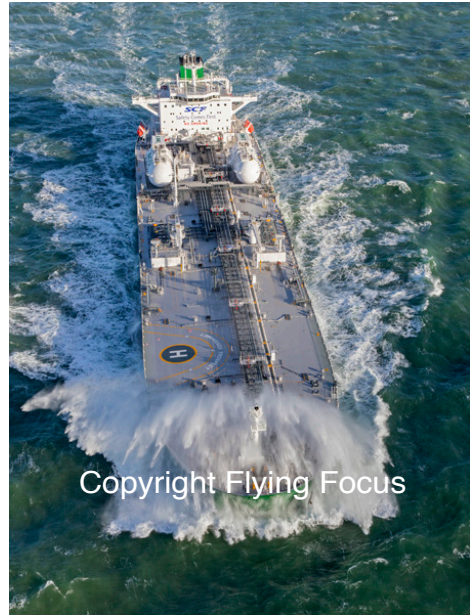

Photonr. 94808
Reg. Name Lomonosov Prospect
Location 60 Nm NW Texel
Client Freelance
Rec. date Nov, 30, 2018