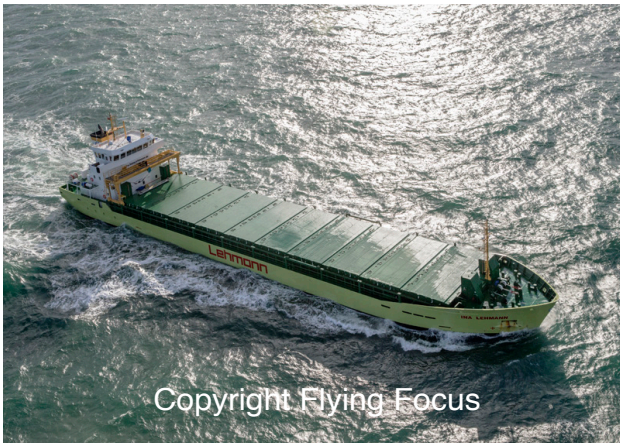

Copyright Flying Focus

Photonr. 86229
Reg. Name Ina Lehmann
Location W Texel
Client Freelance
Rec. date Sep, 15, 2017

Copyright Flying Focus

Photonr. 86230
Reg. Name Ina Lehmann
Location W Texel
Client Freelance
Rec. date Sep, 15, 2017