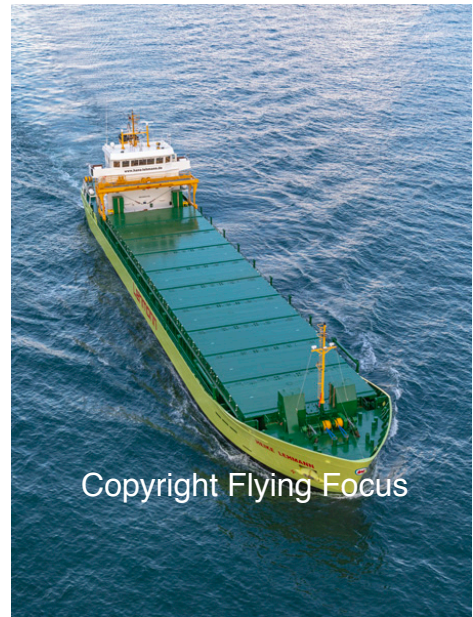

Copyright Flying Focus

Photonr. 105993
Reg. Name Heike Lehmann
Location 20 Nm N Texel
Client Freelance
Rec. date Aug, 03, 2020