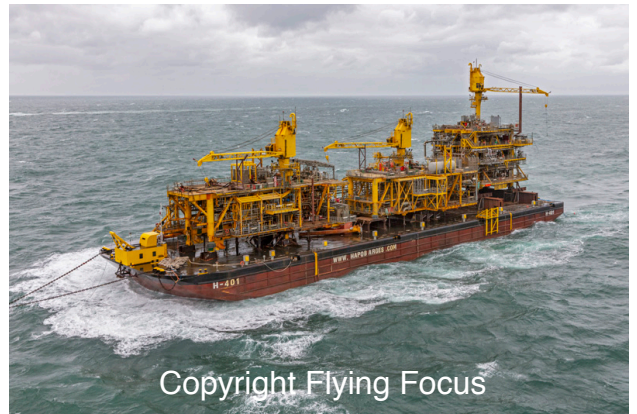

Copyright Flying Focus

Photonr. 104879
Reg. Name Hapo Barge H-401
Location NW Texel
Client Freelance
Rec. date Jun, 29, 2020