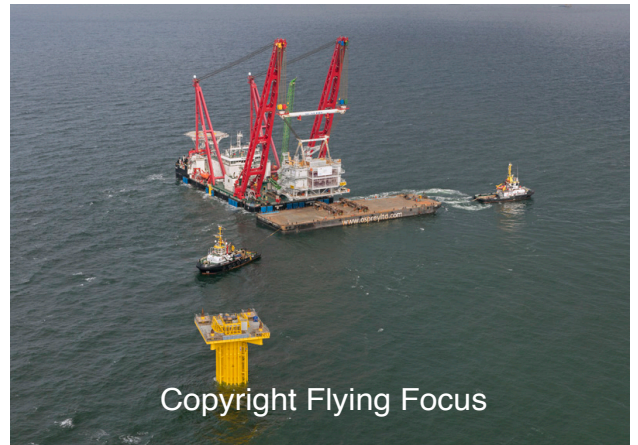

Photonr. 93012
Reg. Name Gulliver, Multratug 20 & 4
Location Norther
Client Freelance
Rec. date Aug, 22, 2018