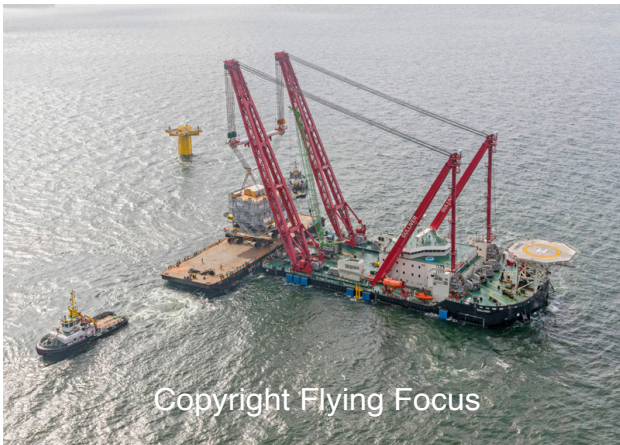

Photonr. 93009
Reg. Name Gulliver, Multratug 20 & 4
Location Norther
Client Freelance
Rec. date Aug, 22, 2018

Photonr. 93010
Reg. Name Gulliver, Multratug 20 & 4
Location Norther
Client Freelance
Rec. date Aug, 22, 2018