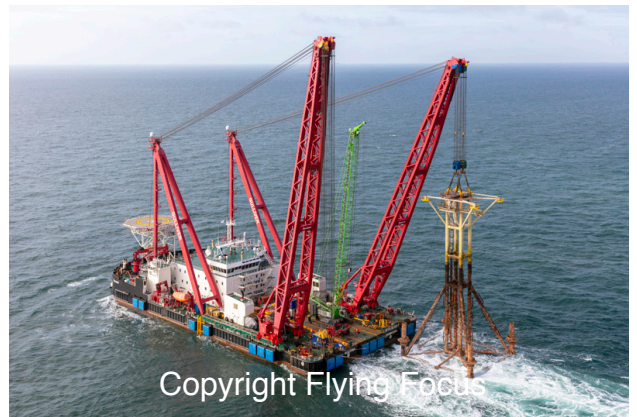

Photonr. 107017
Reg. Name Gulliver
Location 100 Nm west Texel
Client Freelance
Rec. date Sep, 04, 2020