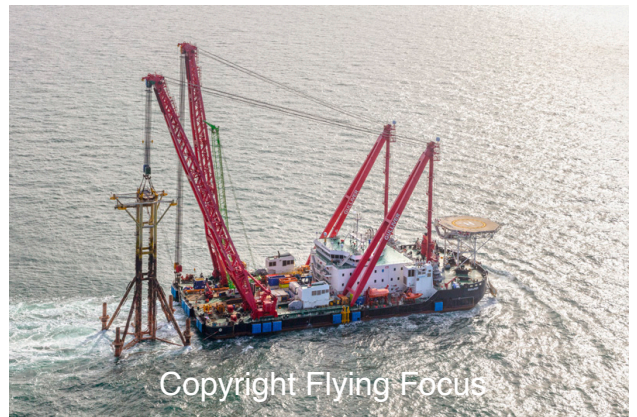

Photonr. 107021
Reg. Name Gulliver
Location 100 Nm west Texel
Client Freelance
Rec. date Sep, 04, 2020