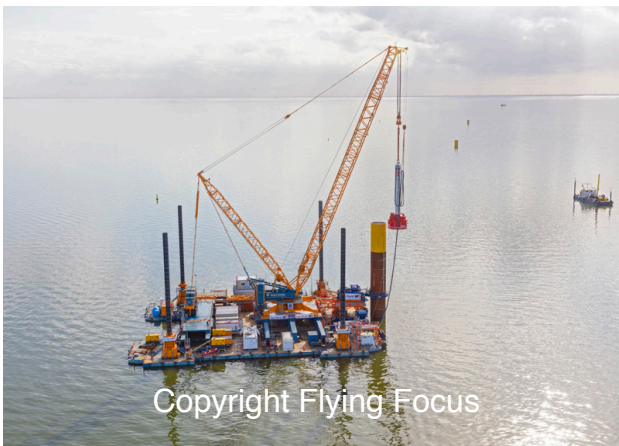

Photonr. 107209
Reg. Name Frysland OWF
Location IJsselmeer
Client Freelance
Rec. date Sep, 10, 2020