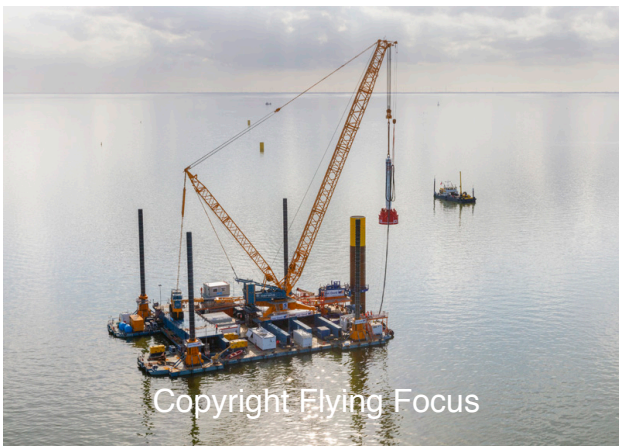

Copyright Flying Focus

Photonr. 107203
Reg. Name Fryslan OWF
Location IJsselmeer
Client Freelance
Rec. date Sep, 10, 2020

Copyright Flying Focus

Photonr. 107204
Reg. Name Fryslan OWF
Location IJsselmeer
Client Freelance
Rec. date Sep, 10, 2020

Copyright Flying Focus

Photonr. 107205
Reg. Name Fryslan OWF
Location IJsselmeer
Client Freelance
Rec. date Sep, 10, 2020

Copyright Flying Focus

Photonr. 107206
Reg. Name Fryslan OWF
Location IJsselmeer
Client Freelance
Rec. date Sep, 10, 2020