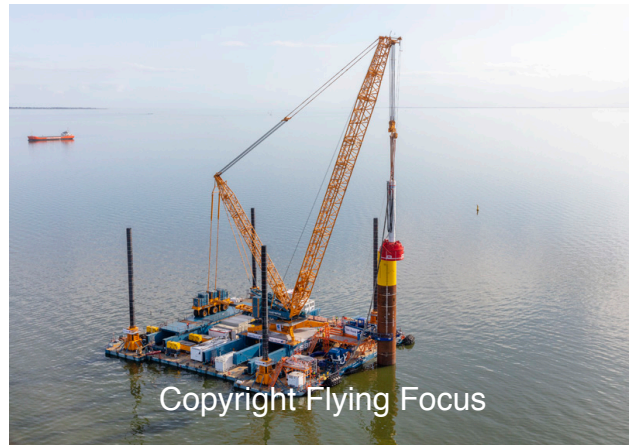

Photonr. 107208
Reg. Name Frysland OWF
Location IJsselmeer
Client Freelance
Rec. date Sep, 10, 2020