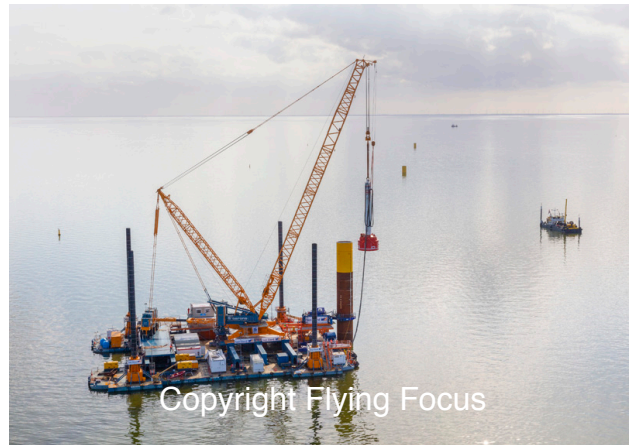

Copyright Flying Focus

Photonr. 107203
Reg. Name Fryslan OWF
Location IJsselmeer
Client Freelance
Rec. date Sep, 10, 2020

Copyright Flying Focus

Photonr. 107204
Reg. Name Fryslan OWF
Location IJsselmeer
Client Freelance
Rec. date Sep, 10, 2020