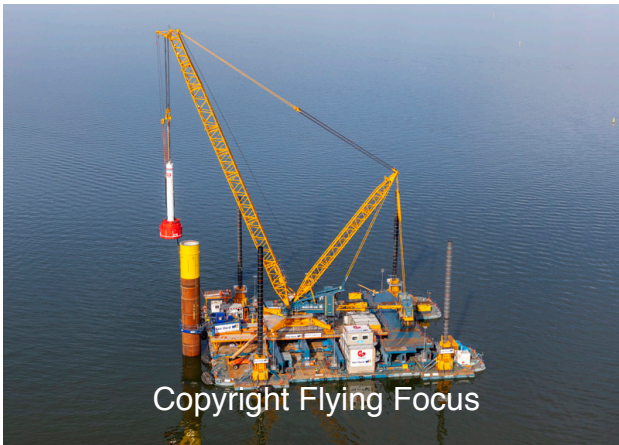

Copyright Flying Focus

Photonr. 107203
Reg. Name Fryslan OWF
Location IJsselmeer
Client Freelance
Rec. date Sep, 10, 2020

Copyright Flying Focus

Photonr. 107204
Reg. Name Fryslan OWF
Location IJsselmeer
Client Freelance
Rec. date Sep, 10, 2020

Copyright Flying Focus

Photonr. 107205
Reg. Name Fryslan OWF
Location IJsselmeer
Client Freelance
Rec. date Sep, 10, 2020

Copyright Flying Focus

Photonr. 107206
Reg. Name Fryslan OWF
Location IJsselmeer
Client Freelance
Rec. date Sep, 10, 2020