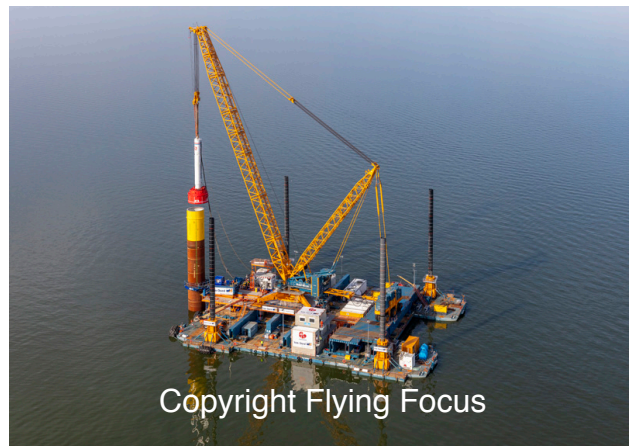

Copyright Flying Focus

Photonr. 107206
Reg. Name Fryslan OWF
Location IJsselmeer
Client Freelance
Rec. date Sep, 10, 2020