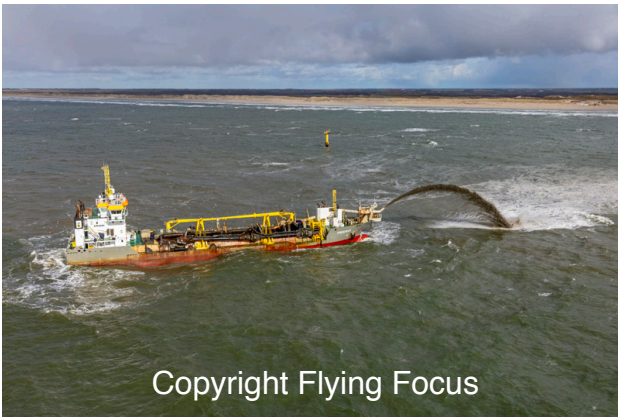

Copyright Flying Focus

Photonr. 111138
Reg. Name Freeway
Location W Texel
Client Freelance
Rec. date Apr, 12, 2021