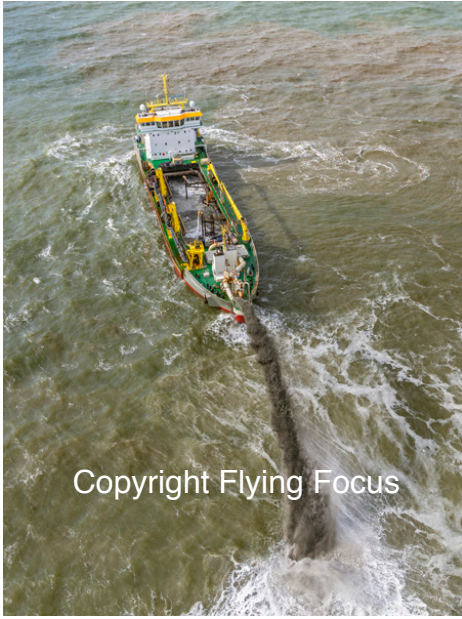

Photonr. 111135
Reg. Name Freeway
Location W Texel
Client Freelance
Rec. date Apr, 12, 2021

Copyright Flying Focus

Photonr. 111136
Reg. Name Freeway
Location W Texel
Client Freelance
Rec. date Apr, 12, 2021