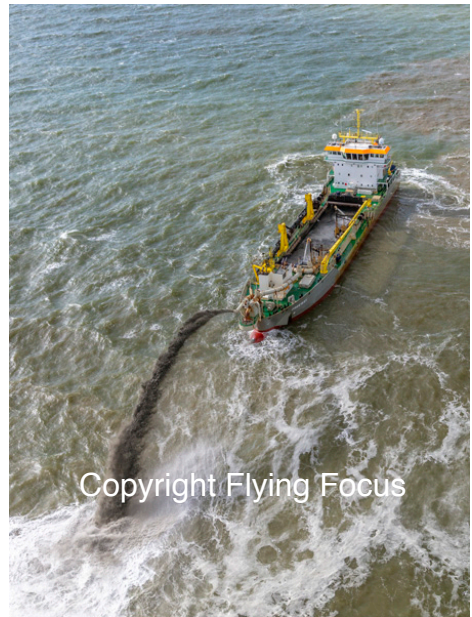

Photonr. 111135
Reg. Name Freeway
Location W Texel
Client Freelance
Rec. date Apr, 12, 2021

Copyright Flying Focus

Photonr. 111136
Reg. Name Freeway
Location W Texel
Client Freelance
Rec. date Apr, 12, 2021