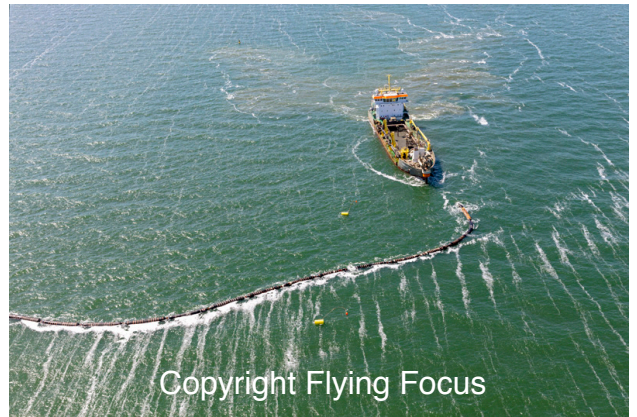

Copyright Flying Focus

Photonr. 111585
Reg. Name Freeway
Location W Texel
Client Freelance
Rec. date Mei, 12, 2021