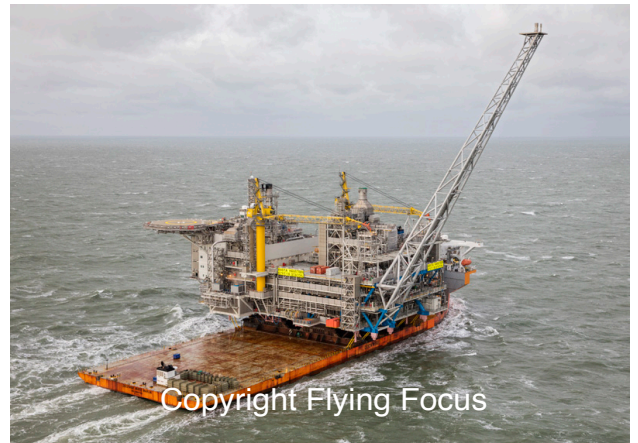

Photonr. 87462
Reg. Name Dockwise White Marlin
Location 45 Nm west Texel
Client Freelance
Rec. date Nov, 27, 2017