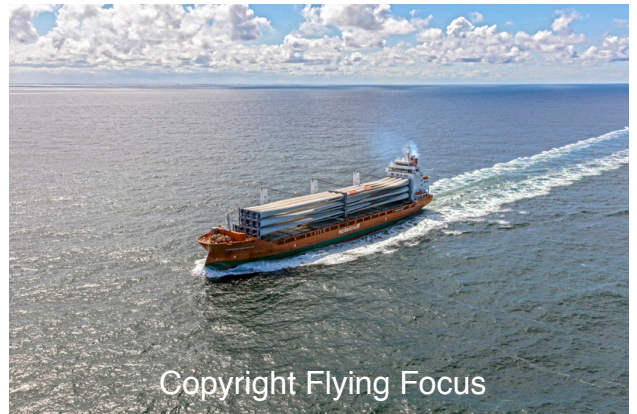

Copyright Flying Focus

Photonr. 122252
Reg. Name Diamantgracht
Location NW Texel
Client Freelance
Rec. date Mei, 30, 2022

Copyright Flying Focus

Photonr. 122253
Reg. Name Diamantgracht
Location NW Texel
Client Freelance
Rec. date Mei, 30, 2022

Copyright Flying Focus

Photonr. 122254
Reg. Name Diamantgracht
Location NW Texel
Client Freelance
Rec. date Mei, 30, 2022

Copyright Flying Focus

Photonr. 122255
Reg. Name Diamantgracht
Location NW Texel
Client Freelance
Rec. date Mei, 30, 2022