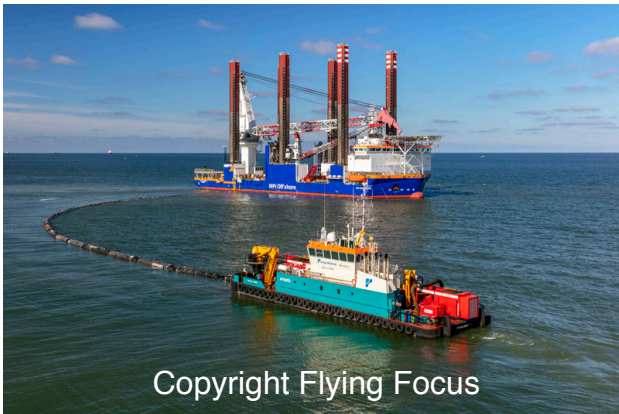

Copyright Flying Focus

Photonr. 122367
Reg. Name Coastal Crown & MPI Adventure
Location HKN Wijk aan Zee
Client Freelance
Rec. date Jun, 02, 2022

Copyright Flying Focus

Photonr. 122368
Reg. Name Coastal Crown & MPI Adventure
Location HKN Wijk aan Zee
Client Freelance
Rec. date Jun, 02, 2022

Copyright Flying Focus

Photonr. 122369
Reg. Name Coastal Crown & MPI Adventure
Location HKN Wijk aan Zee
Client Freelance
Rec. date Jun, 02, 2022

Photonr. 122370
Reg. Name Coastal Crown & MPI Adventure
Location HKN Wijk aan Zee
Client Freelance
Rec. date Jun, 02, 2022