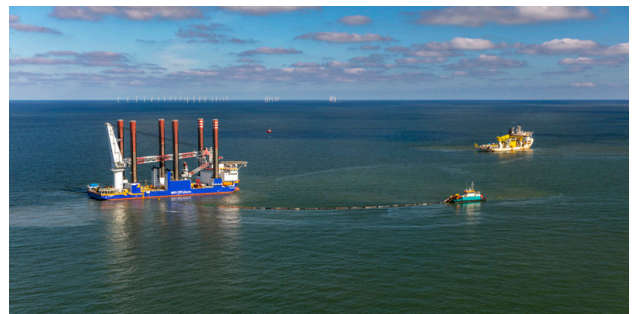

Copyright Flying Focus

Photonr. 122367
Reg. Name Coastal Crown & MPI Adventure
Location HKN Wijk aan Zee
Client Freelance
Rec. date Jun, 02, 2022

Copyright Flying Focus

Photonr. 122368
Reg. Name Coastal Crown & MPI Adventure
Location HKN Wijk aan Zee
Client Freelance
Rec. date Jun, 02, 2022

Copyright Flying Focus

Photonr. 122369
Reg. Name Coastal Crown & MPI Adventure
Location HKN Wijk aan Zee
Client Freelance
Rec. date Jun, 02, 2022

Photonr. 122370
Reg. Name Coastal Crown & MPI Adventure
Location HKN Wijk aan Zee
Client Freelance
Rec. date Jun, 02, 2022