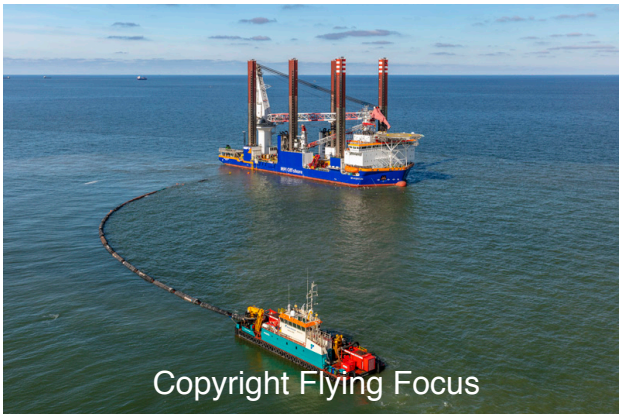

Copyright Flying Focus

Photonr. 122367
Reg. Name Coastal Crown & MPI Adventure
Location HKN Wijk aan Zee
Client Freelance
Rec. date Jun, 02, 2022

Copyright Flying Focus

Photonr. 122368
Reg. Name Coastal Crown & MPI Adventure
Location HKN Wijk aan Zee
Client Freelance
Rec. date Jun, 02, 2022

Copyright Flying Focus

Photonr. 122369
Reg. Name Coastal Crown & MPI Adventure
Location HKN Wijk aan Zee
Client Freelance
Rec. date Jun, 02, 2022

Photonr. 122370
Reg. Name Coastal Crown & MPI Adventure
Location HKN Wijk aan Zee
Client Freelance
Rec. date Jun, 02, 2022

Photonr. 122371
Reg. Name Coastal Crown & MPI Adventure
Location HKN Wijk aan Zee
Client Freelance
Rec. date Jun, 02, 2022

Photonr. 122372
Reg. Name Coastal Crown & MPI Adventure
Location HKN Wijk aan Zee
Client Freelance
Rec. date Jun, 02, 2022