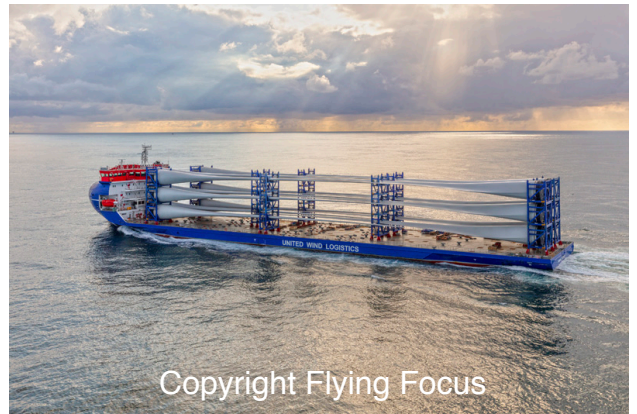

Copyright Flying Focus

Photonr. 105952
Reg. Name Boldwind
Location 40 Nm N Texel
Client Freelance
Rec. date Aug, 03, 2020