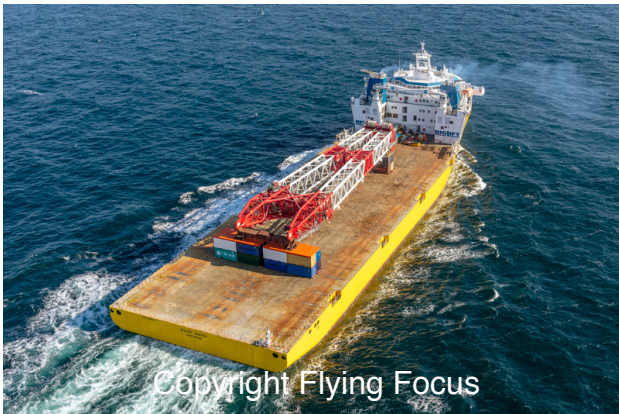

Copyright Flying Focus

Photonr. 112076
Reg. Name Biglift Baffin
Location NW Texel
Client Freelance
Rec. date Jun, 02, 2021

Copyright Flying Focus

Photonr. 112077
Reg. Name Biglift Baffin
Location NW Texel
Client Freelance
Rec. date Jun, 02, 2021

Copyright Flying Focus

Photonr. 112078
Reg. Name Biglift Baffin
Location NW Texel
Client Freelance
Rec. date Jun, 02, 2021

Copyright Flying Focus

Photonr. 112079
Reg. Name Biglift Baffin
Location NW Texel
Client Freelance
Rec. date Jun, 02, 2021