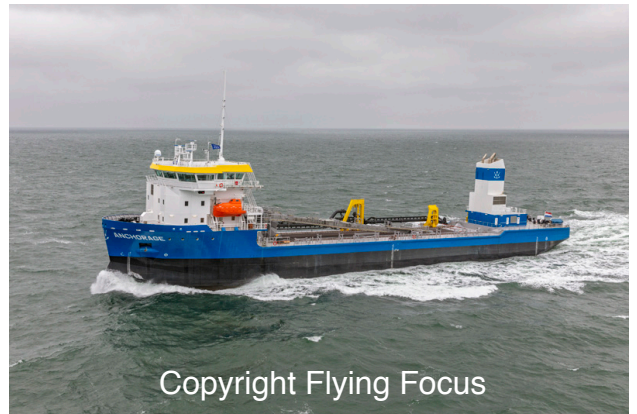

Photonr. 104193
Reg. Name Anchorage
Location W Texel
Client Freelance
Rec. date Jun, 08, 2020