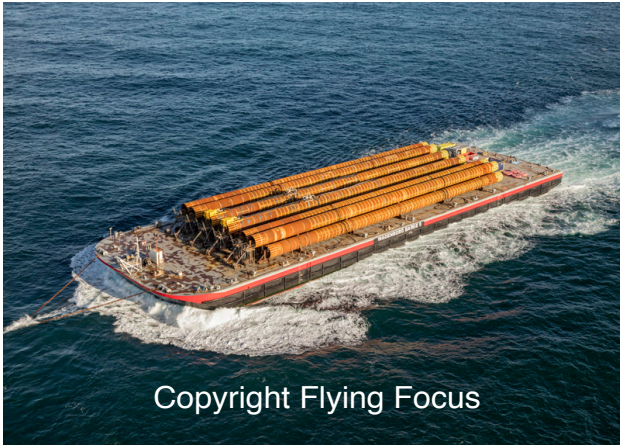

Copyright Flying Focus

Photonr.	84220
Reg. Name	Alp Ace & Wagenborg Barge 9
Location	ZW Texel
Client	Freelance
Rec. date	Jun, 26, 2017