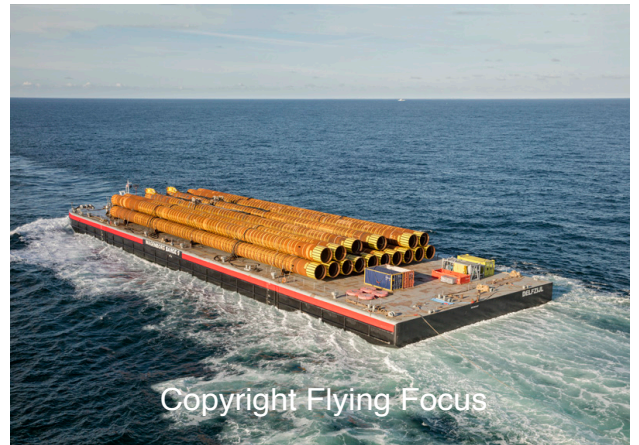

Photonr. 84215
Reg. Name Alp Ace & Wagenborg Barge 9
Location ZW Texel
Client Freelance
Rec. date Jun, 26, 2017