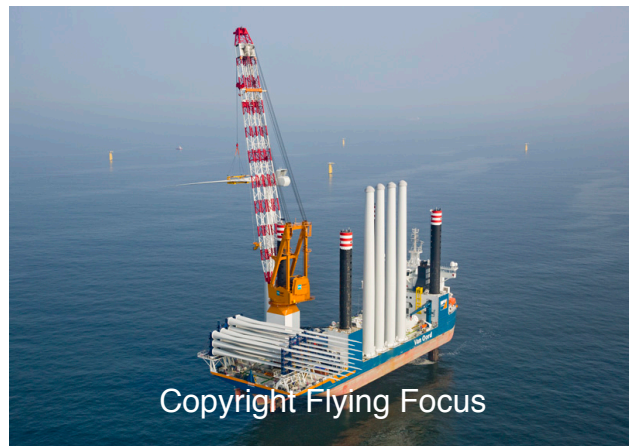

Copyright Flying Focus

Photonr. 69687
Reg. Name Aeolus
Location Luchterduinen OWF
Client Freelance
Rec. date Apr, 09, 2015