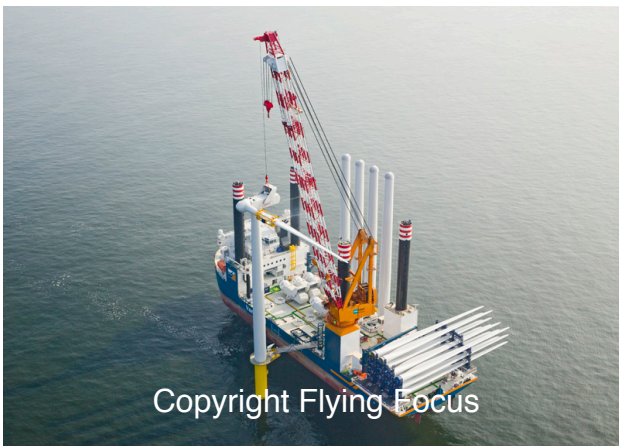

Photonr. 69694
Reg. Name Aeolus
Location Luchterduinen OWF
Client Freelance
Rec. date Apr, 09, 2015