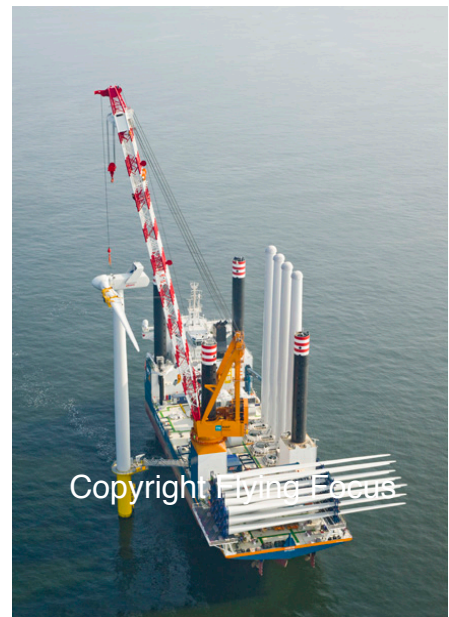

Photonr. 69695
Reg. Name Aeolus
Location Luchterduinen OWF
Client Freelance
Rec. date Apr, 09, 2015