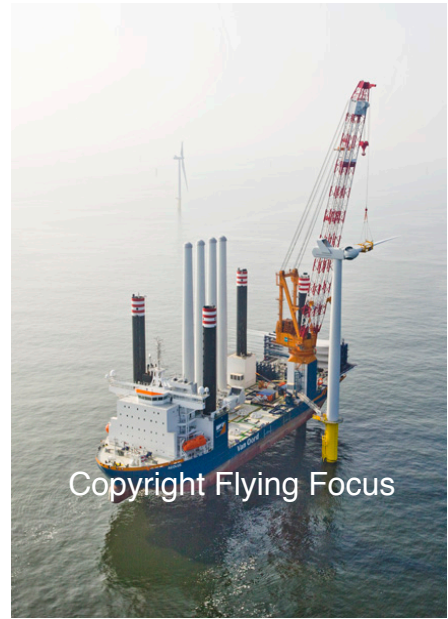

Copyright Flying Focus

Photonr. 69684
Reg. Name Aeolus
Location Luchterduinen OWF
Client Freelance
Rec. date Apr, 09, 2015

Copyright Flying Focus

Photonr. 69685
Reg. Name Aeolus
Location Luchterduinen OWF
Client Freelance
Rec. date Apr, 09, 2015