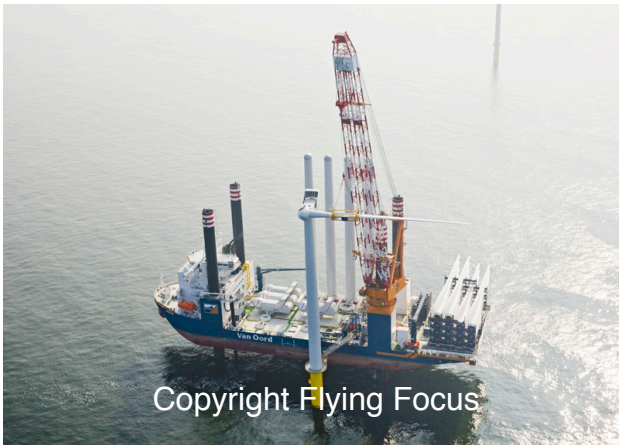

Photonr. 69692
Reg. Name Aeolus
Location Luchterduinen OWF
Client Freelance
Rec. date Apr, 09, 2015