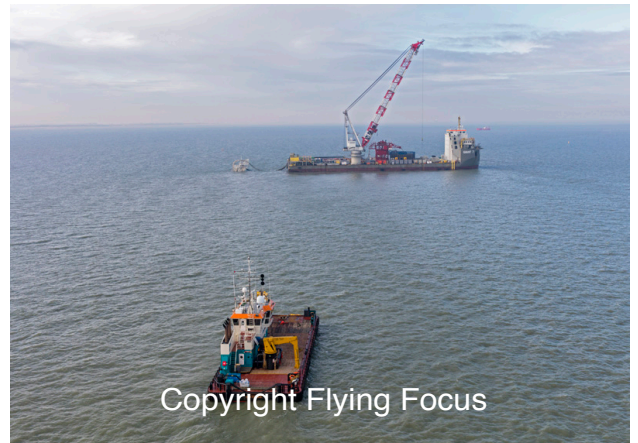

Photonr. 96027
Reg. Name Coastal Challenger & Giant 7
Location Westerschelde
Client Freelance
Rec. date Feb, 21, 2019

Photonr. 96028
Reg. Name Coastal Challenger & Giant 7
Location Westerschelde
Client Freelance
Rec. date Feb, 21, 2019

Photonr. 96029
Reg. Name Coastal Chariot & Giant 7
Location Westerschelde
Client Freelance
Rec. date Feb, 21, 2019

Photonr. 96030
Reg. Name Coastal Chariot & Giant 7
Location Westerschelde
Client Freelance
Rec. date Feb, 21, 2019