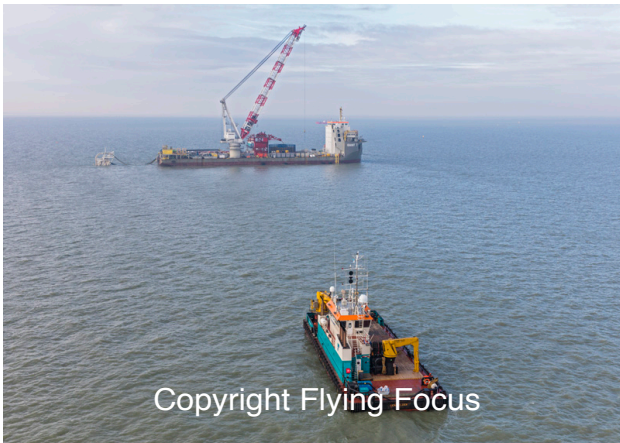

Photonr. 96027
Reg. Name Coastal Challenger & Giant 7
Location Westerschelde
Client Freelance
Rec. date Feb, 21, 2019

Photonr. 96028
Reg. Name Coastal Challenger & Giant 7
Location Westerschelde
Client Freelance
Rec. date Feb, 21, 2019

Photonr. 96029
Reg. Name Coastal Chariot & Giant 7
Location Westerschelde
Client Freelance
Rec. date Feb, 21, 2019

Photonr. 96030
Reg. Name Coastal Chariot & Giant 7
Location Westerschelde
Client Freelance
Rec. date Feb, 21, 2019