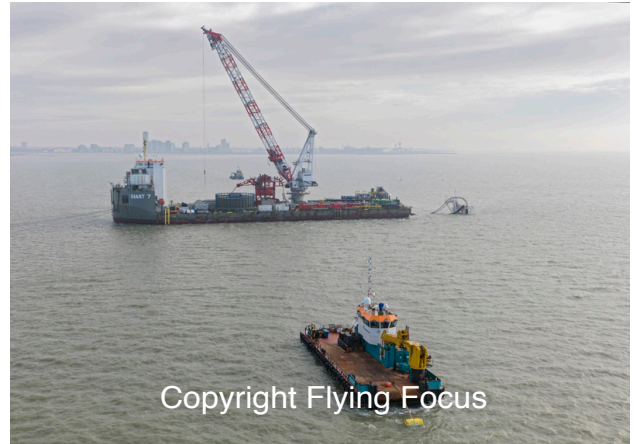

Photonr. 96027
Reg. Name Coastal Challenger & Giant 7
Location Westerschelde
Client Freelance
Rec. date Feb, 21, 2019

Photonr. 96028
Reg. Name Coastal Challenger & Giant 7
Location Westerschelde
Client Freelance
Rec. date Feb, 21, 2019

Photonr. 96029
Reg. Name Coastal Chariot & Giant 7
Location Westerschelde
Client Freelance
Rec. date Feb, 21, 2019

Photonr. 96030
Reg. Name Coastal Chariot & Giant 7
Location Westerschelde
Client Freelance
Rec. date Feb, 21, 2019